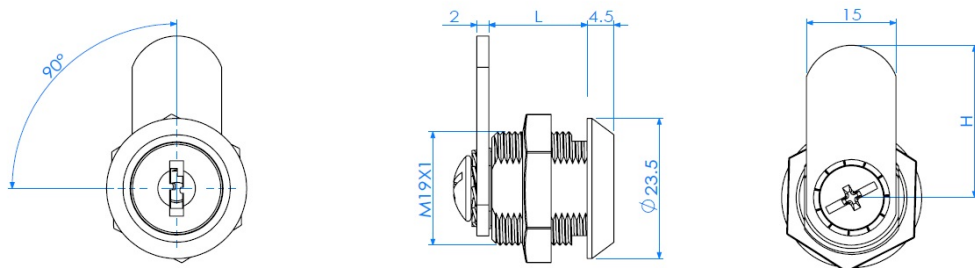

PRODUCT SHEET

Description:

Cam Lock 1925A, 90DG, CPL, Cam A09, CK SISO, KA D20, Full Thread

Item number:

14.04.490-0

Units	Box	Carton	HS Code	Barcode
Pcs.	12	240	8301300000	
				5704866041935

L1=16mm
L2=20mm
L3=25mm
L4=30mm